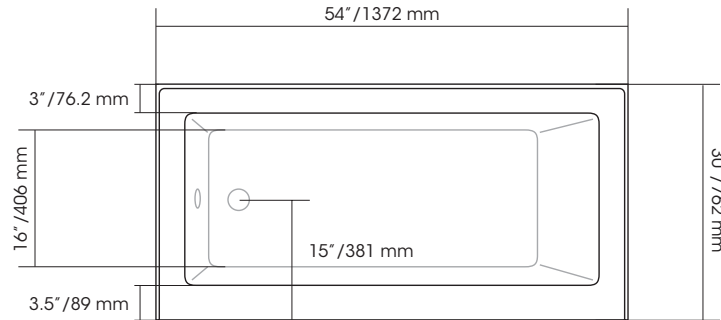

Air Jets

Whirlpool Jets

Zen Jets

V-Aura Air

Water Depth	Well Dimensions
17.5" x 445mm	38 x 17" 965 x 432 mm
Capacity	Shipping Dimensions
≈ 128 gal. of water (484 litres)	56 x 32 x 26 " 1422 x 812 x 660 mm
Net Weight	Gross Weight
50 kg / 110 lbs	57 kg / 126 lbs