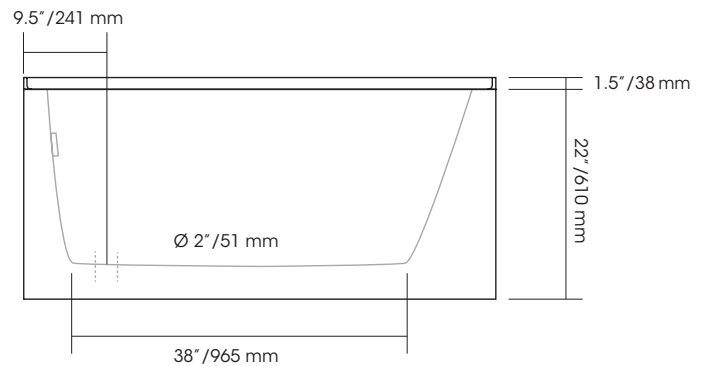

Air Jets

Whirlpool Jets

Zen Jets

V-Aura Air

Water Depth	Well Dimensions
17.5" x 445mm	38 x 17" 965 x 432 mm
Capacity	Shipping Dimensions
≈ 128 gal. of water (484 litres)	56 x 32 x 26 " 1422 x 812 x 660 mm
Net Weight	Gross Weight
50 kg / 110 lbs	57 kg / 126 lbs